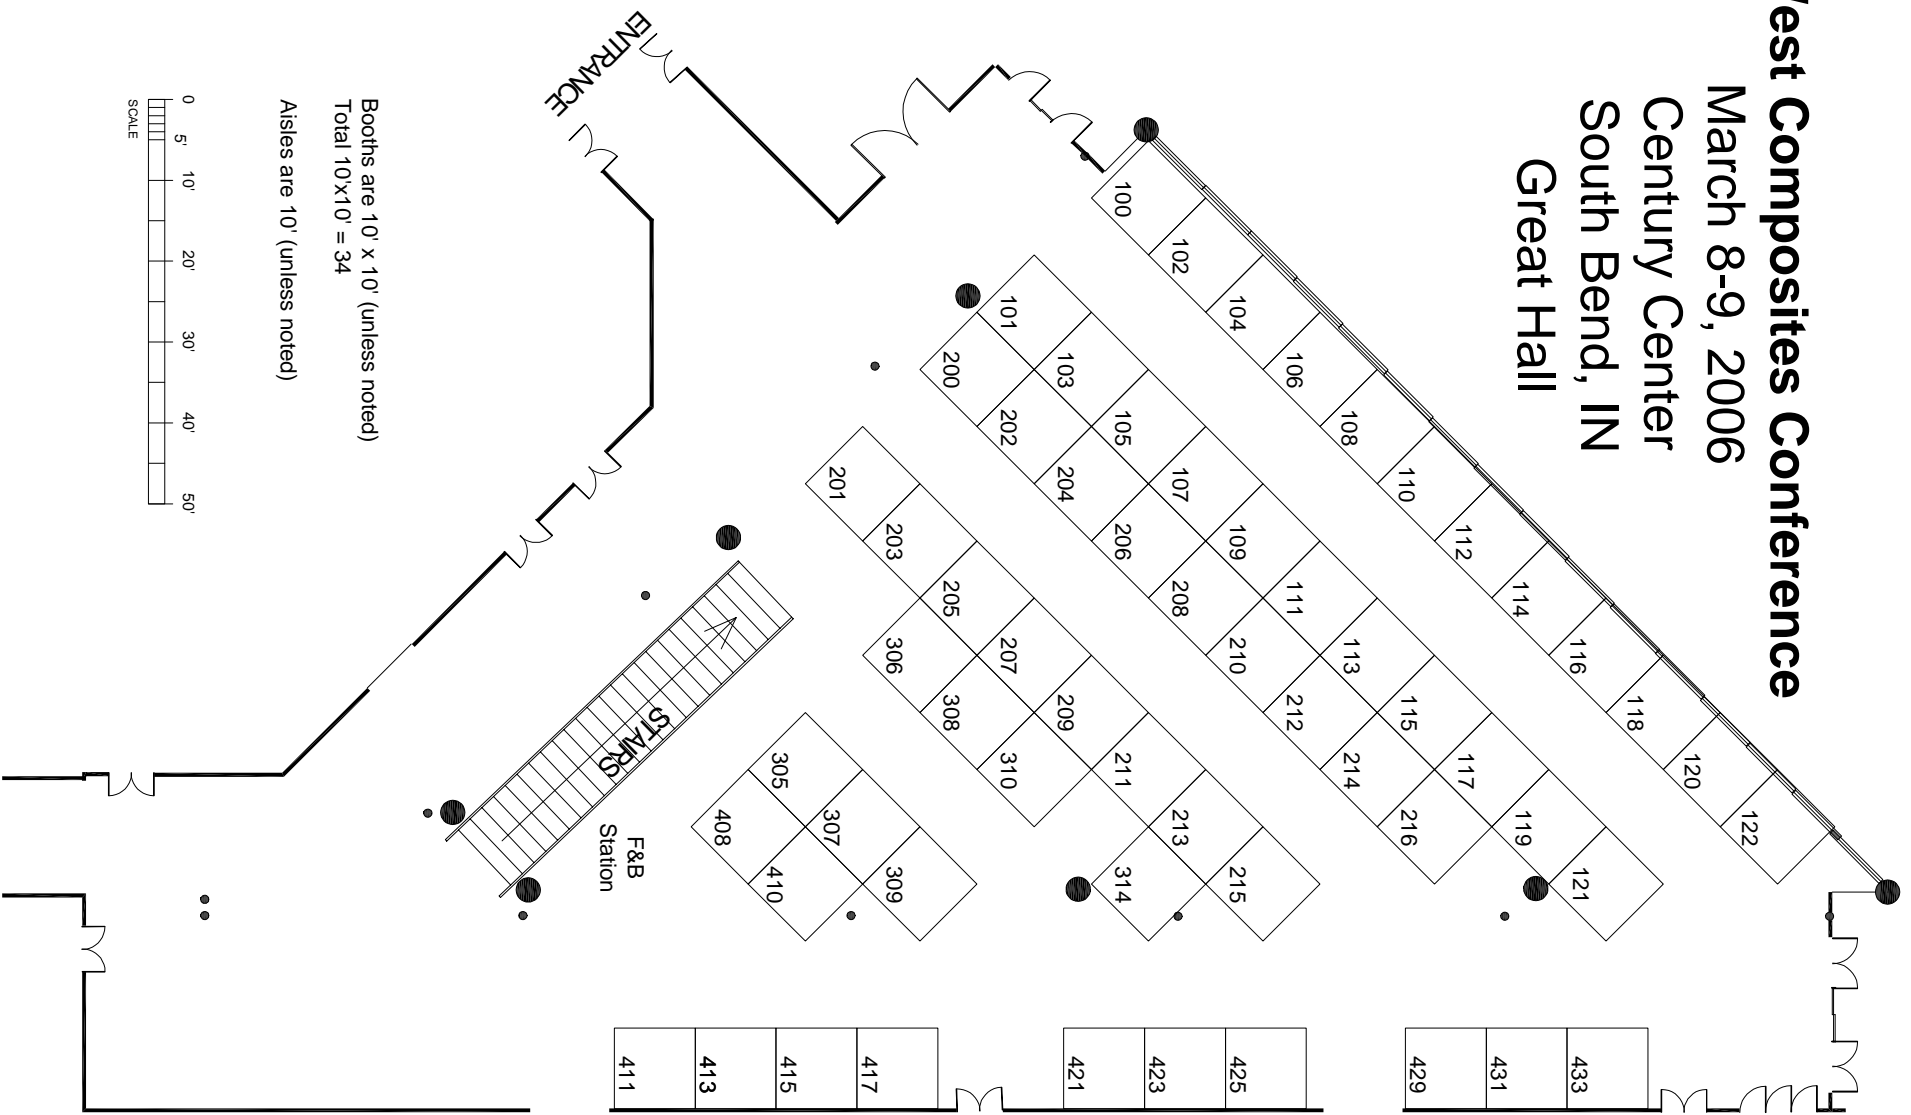

# Mid-West Composites Conference

March 8-9, 2006  
 Century Center  
 South Bend, IN  
 Great Hall

Booths are 10' x 10' (unless noted)  
 Total 10'x10' = 34

Aisles are 10' (unless noted)